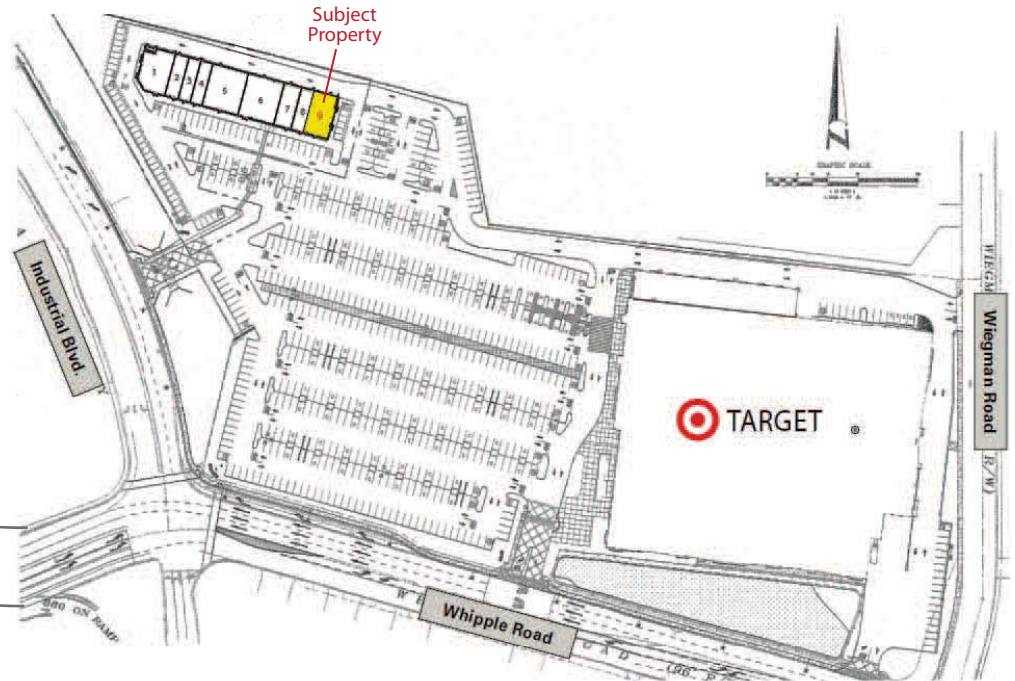

## TARGET SHOPPING CENTER

30150 Industrial Parkway, Hayward, CA 94544

1455 McCarthy Blvd.  
Milpitas, CA 95035  
T 408.955.9900  
F 408.383.9887

www.GDCommercial.com

UNIT	BUSINESSES
1	Panda Express
2	City Bistro
3	Postal Annex
4	Top Line Nails
5	Country Waffles
6	T-Mobile
7	Los Portales
8	Joylap Computer
9	Subject Property

- **Available Immediately**
- 1,974 Square Foot Medical/Dental Condo
- Expansion Space to 3,094 SF Available
- Built in 2005
- End Cap Space Facing Target, High Traffic and Identity
- Excellent Building and Monument Signage with Strong Visibility
- Vanilla Warm Shell Condition with Carpet, Lights, Electronical, T-BAR Ceiling, HVAC, ADA Restroom, Fire Sprinklers